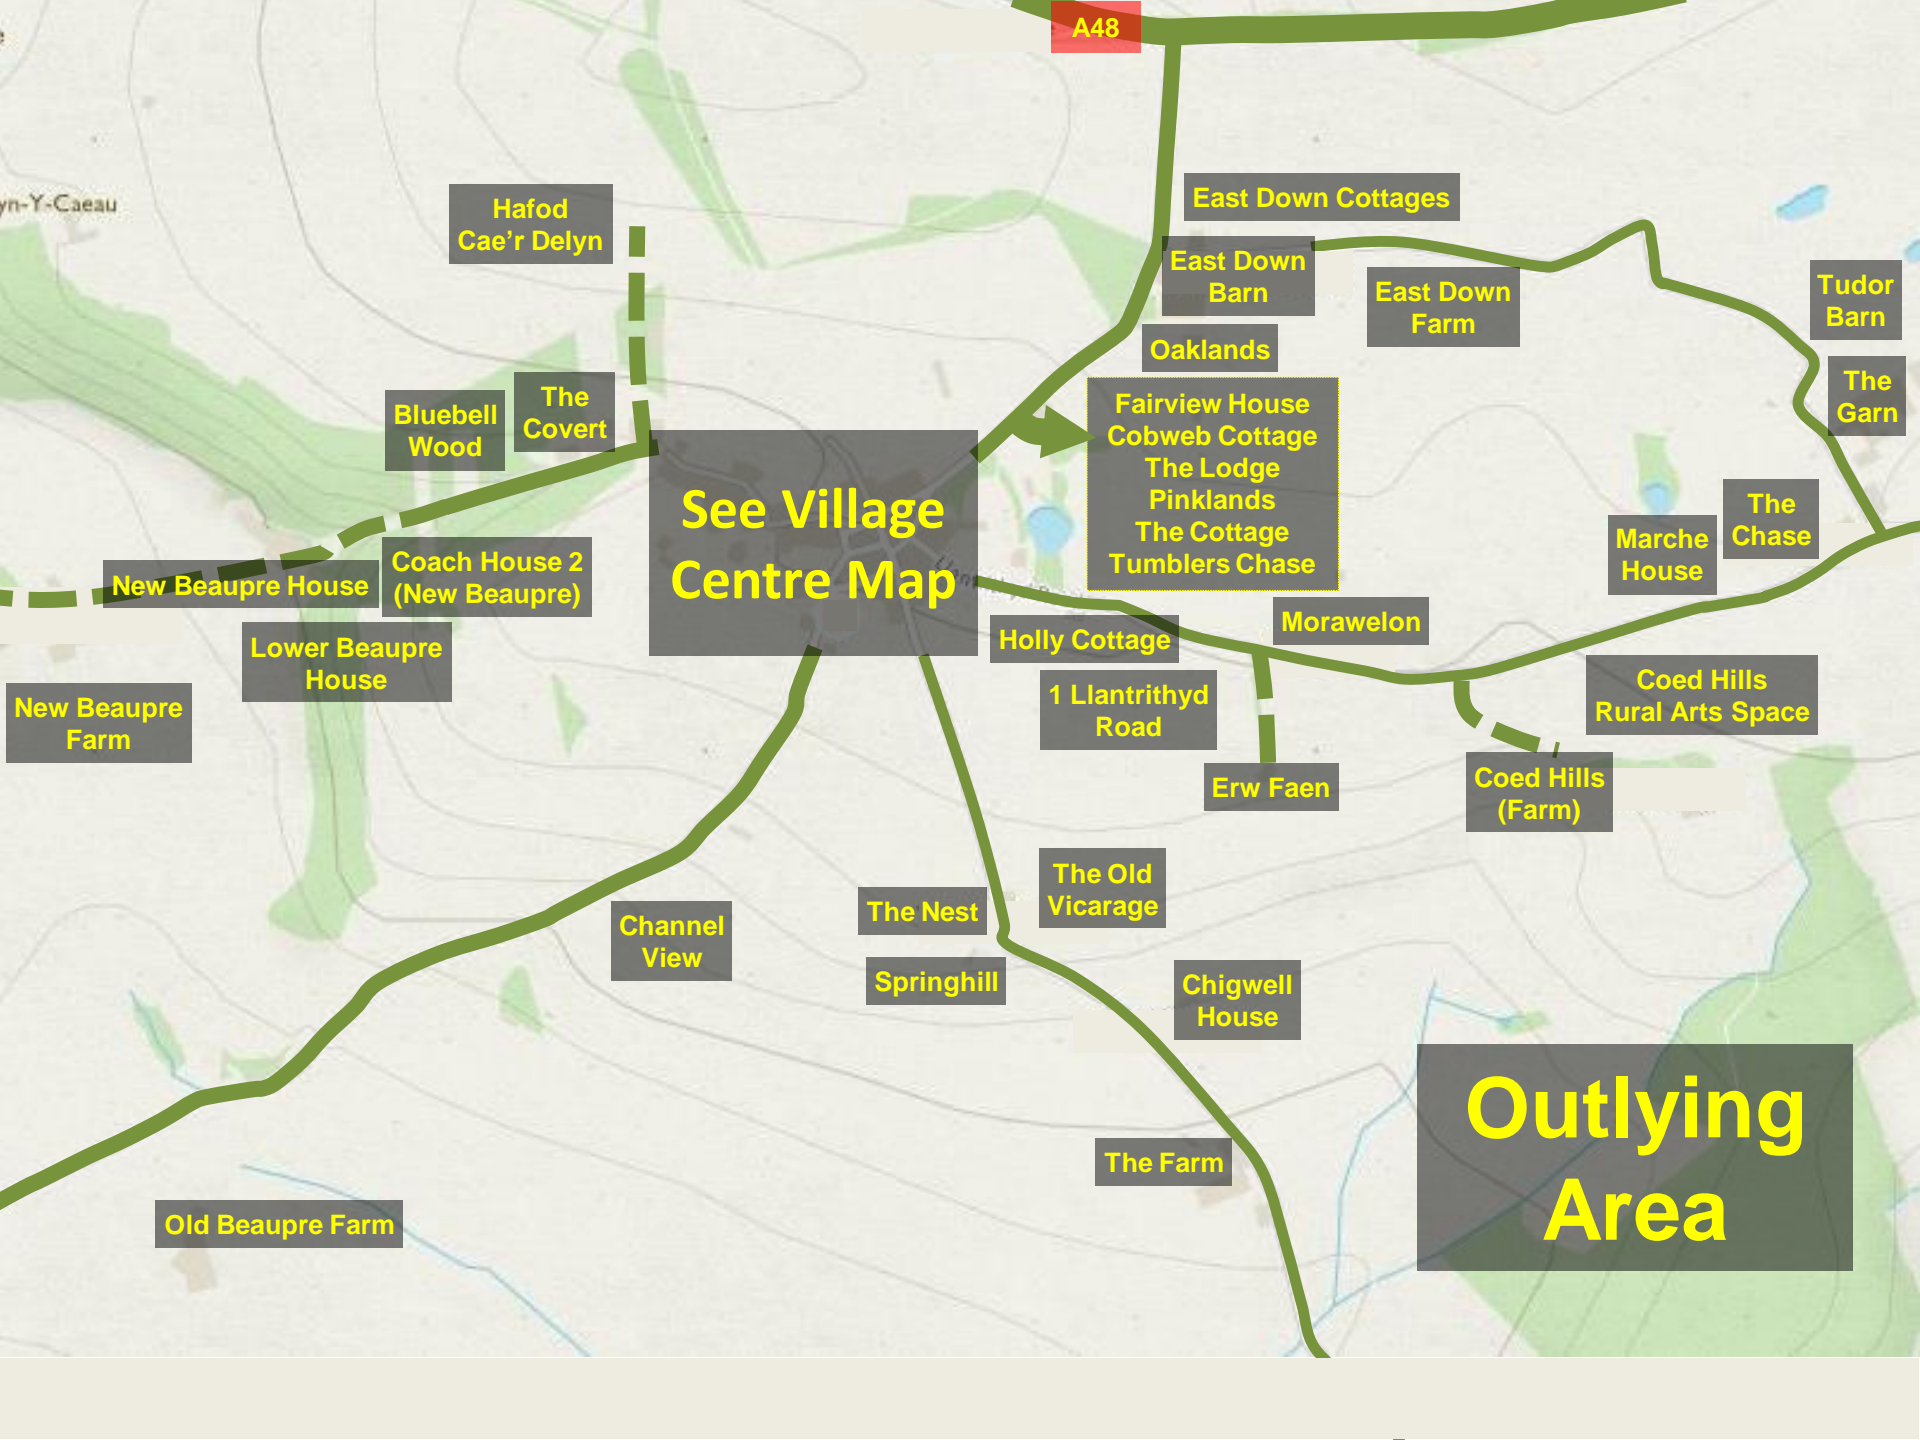

A48

Hafod
Cae'r Delyn

East Down Cottages

East Down
Barn

East Down
Farm

Tudor
Barn

Bluebell
Wood

The
Covert

Oaklands

The
Garn

Fairview House
Cobweb Cottage
The Lodge
Pinklands
The Cottage
Tumblers Chase

Marche
House

The
Chase

New Beaupre House

Coach House 2
(New Beaupre)

See Village
Centre Map

Holly Cottage

Morawelon

Coed Hills
Rural Arts Space

New Beaupre
Farm

Lower Beaupre
House

1 Llantrithyd
Road

Erw Faen

Coed Hills
(Farm)

Channel
View

The Nest

The Old
Vicarage

Springhill

Chigwell
House

Outlying
Area

The Farm

Old Beaupre Farm