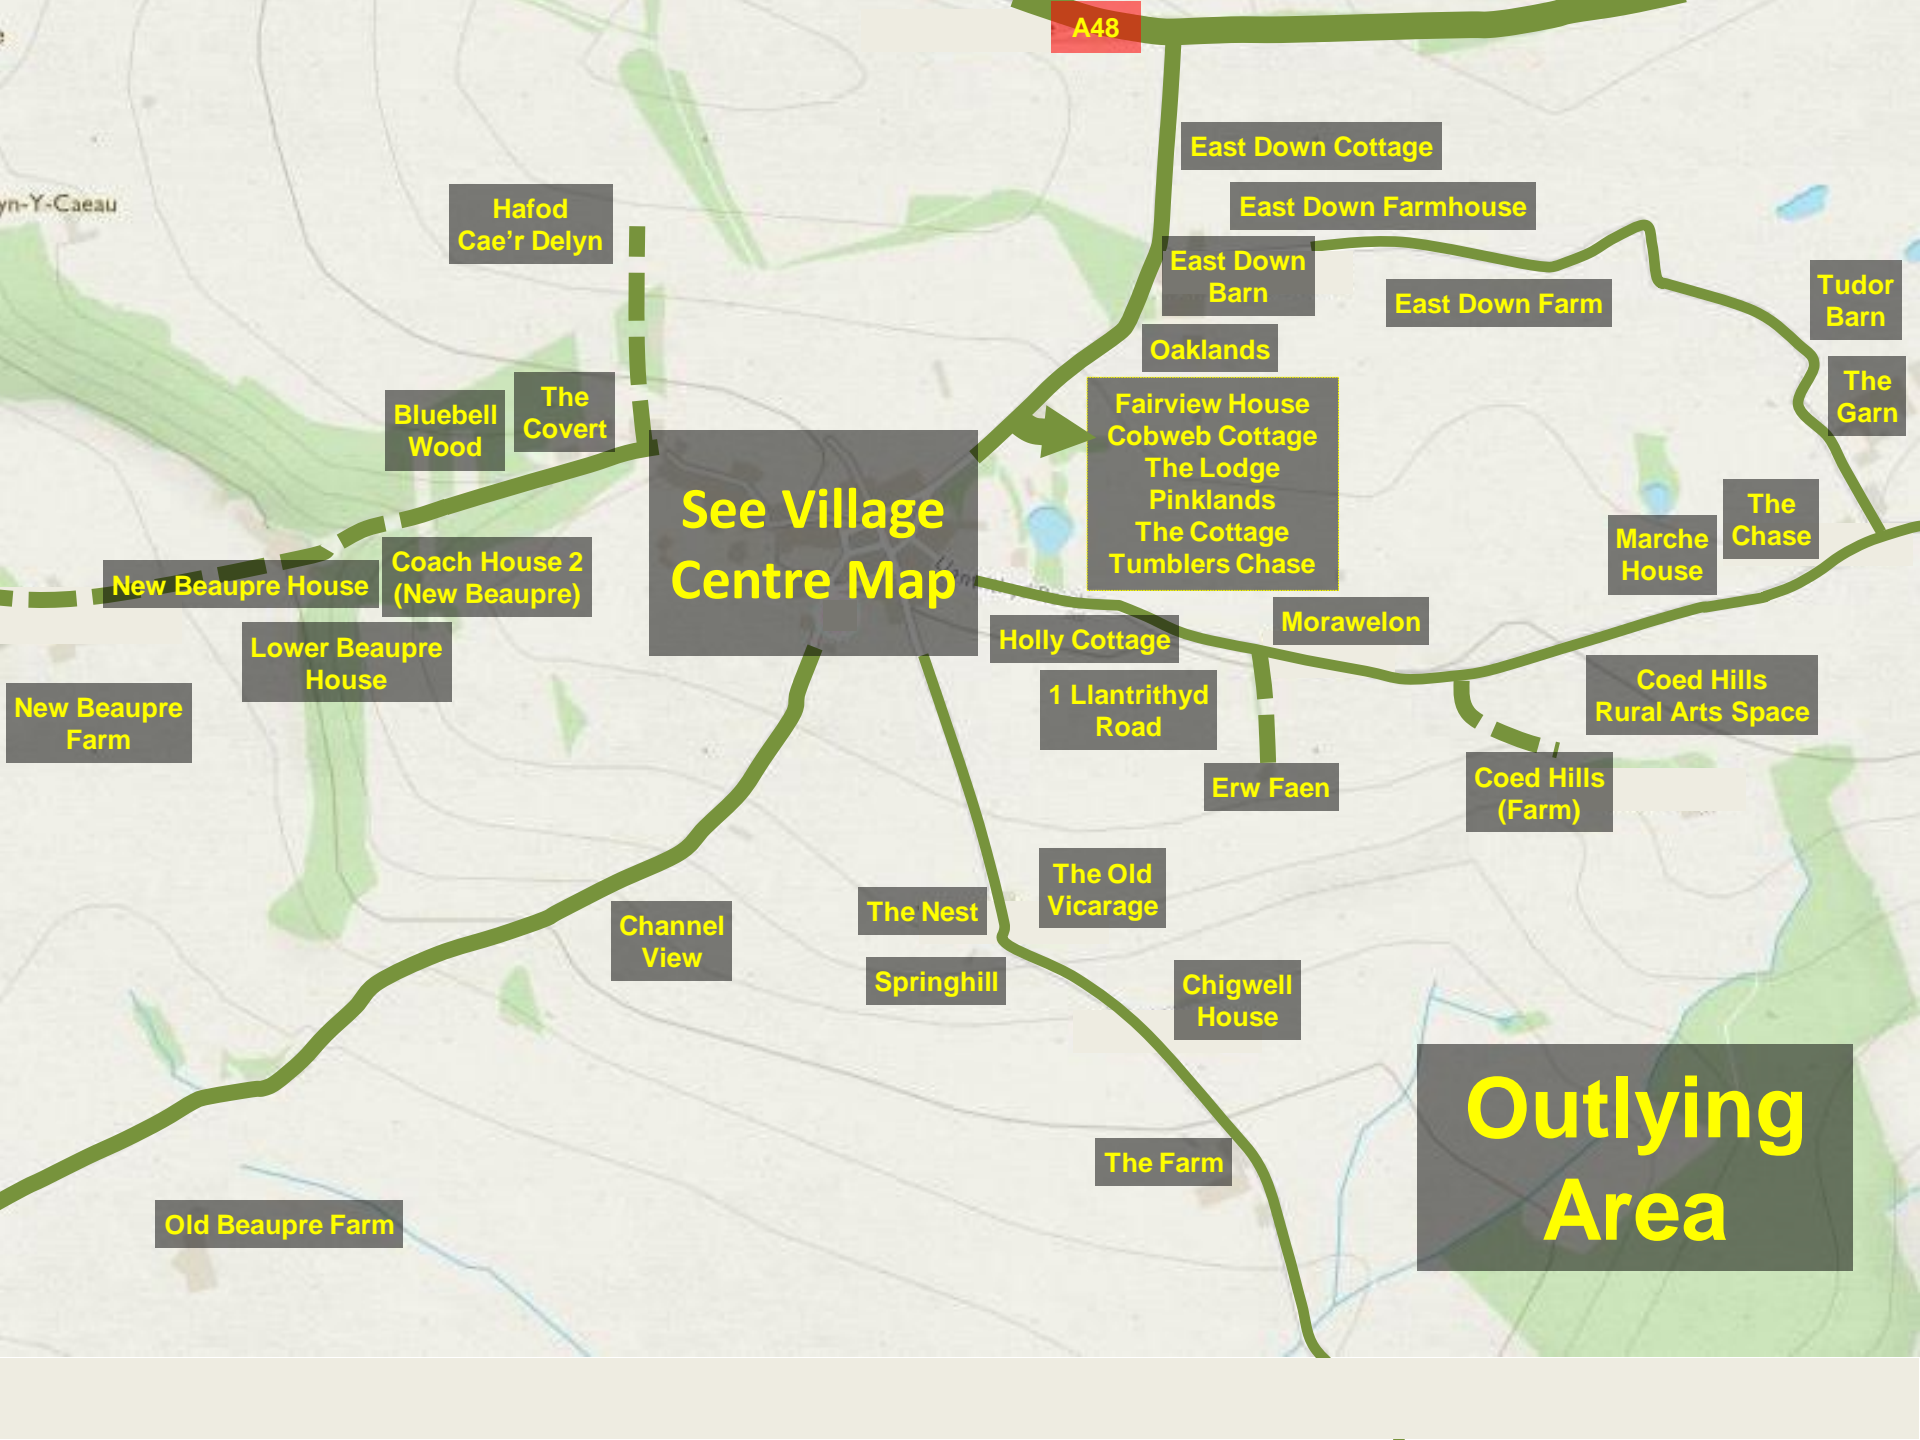

Coach House 1 (Manor House)

Sefton House

Hendre

Village Centre

West House

Fynnon Wen

Manor House

The Orchard

Cartref

Darran Las

Gweled Y Glyn

Manor Piece

A48

East Down Cottage

East Down Farmhouse

East Down Barn

East Down Farm

Tudor Barn

The Garn

Hafod  
Cae'r Delyn

Bluebell  
Wood

The  
Covert

See Village  
Centre Map

Fairview House  
Cobweb Cottage  
The Lodge  
Pinklands  
The Cottage  
Tumblers Chase

Chigwell  
House

Outlying  
Area

The Farm

Old Beaupre Farm